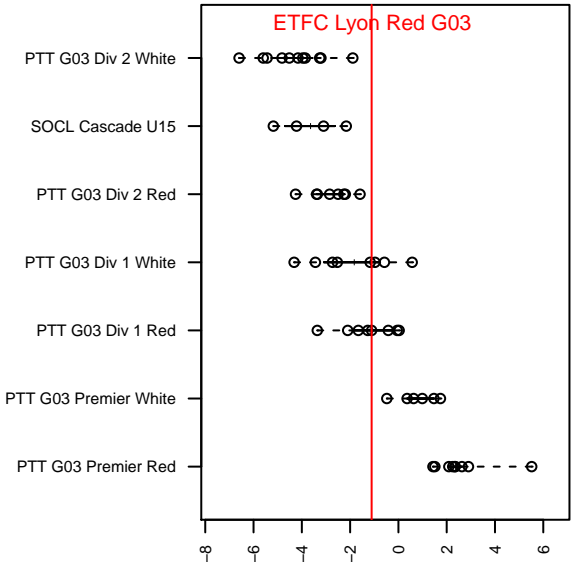

**attack and defense rating
relative to others at age
and all opponents in last 13 months**